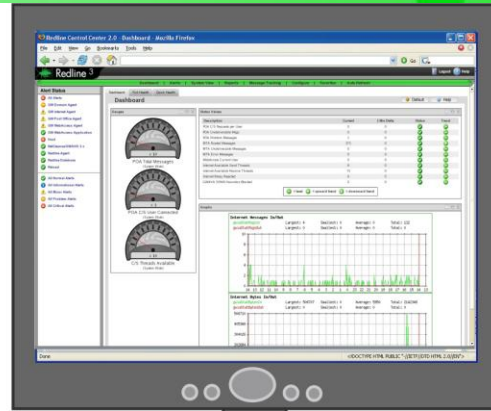

Reporting

What does it do?

GWAVACon

Monitors everything GroupWise

Monitors GWAVA solutions

Alerts when problems arise

Ensures compliance

Drill down into GroupWise system

Reports/Graphs/Gauges

Message Tracking

Data Collection

GWAVACon

5000+ Monitored Data Points

Http Interface

Log Files

Configuration Files

XML data

GWCheck

Host Data

Connection checks

Architecture

GWAVACon

Redline Control Center

Session Title